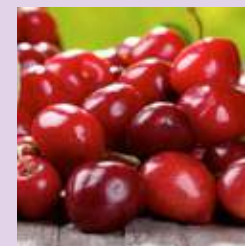

Cherry Sylvia

Delicious sweet cherries, with white cherry blossom in spring. HT. 1m (3ft). Harvest: Jul, Sept-Oct. Sun. Kitchen Garden, Pots, Del: Sept-Nov.

10442 1 x 9cm pot £14.99