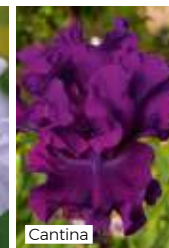

Bare Root Plants

Delivery December, unless otherwise stated.

**BUY 40
SAVE
£27.97**

*Rich fragrance
& vibrant colour*

Wallflower

'Harlequin Mixed'

A palette of harmonious but vibrant shades with hot pinks and sizzling oranges cooled down with creams. Flowering non-stop from spring to early summer, these bare-root plants can be planted straight out into beds, containers and borders to create a fantastic tapestry of scented colour the following spring.

HB. 30cm (12in). Flowers: Mar-Jun. Sun. Beds, Borders, Cutting, Pots. Del: Sept-Nov.

KF2529	10 bare roots	£11.99
KF2530	20 bare roots	£14.99
KF2531	40 bare roots	£19.99

Iris 'Re-Blooming' Collection

A beautiful series of hardy, drought tolerant bearded iris with exceptional disease and insect resistance boasting delicately scented blooms in spring and again in autumn.

HP. 90cm (35in). Flowers: May-Jun, Aug-Oct. Sun. Borders, Cutting, Del: Nov-Dec.

'Orange Harvest'

10062	1 bare root	£9.99
KC2070	3 bare roots	£14.99

'Pass The Wine'

10330	1 bare root	£9.99
KC2071	3 bare roots	£14.99

'Victoria Falls'

10208	1 bare root	£9.99
KC2072	3 bare roots	£14.99

'Cantina'

10861	1 bare root	£9.99
KC2069	3 bare roots	£14.99

'Buckwheat'

10237	1 bare root	£9.99
KC2068	3 bare roots	£14.99

Iris 'Re-Blooming' Collection

KB9613	5 bare roots	£19.99
KB9614	10 bare roots	£29.99

*Dazzling Flowers
twice a year
- every year!*

**BUY 10
SAVE
£9.99**

Astrantia 'Venice'

Rich burgundy-purple bracts form a rosette around a cluster of dainty pincushion flowers. A must have addition to a summer bouquet.

HP. 75cm (30in). Flowers: Jun-Aug. Sun/Part Shade. Borders, Cutting.

10411	3 bare roots	£12.99
KC1893	6 bare roots	£19.99

Peony 'Garden Treasure'