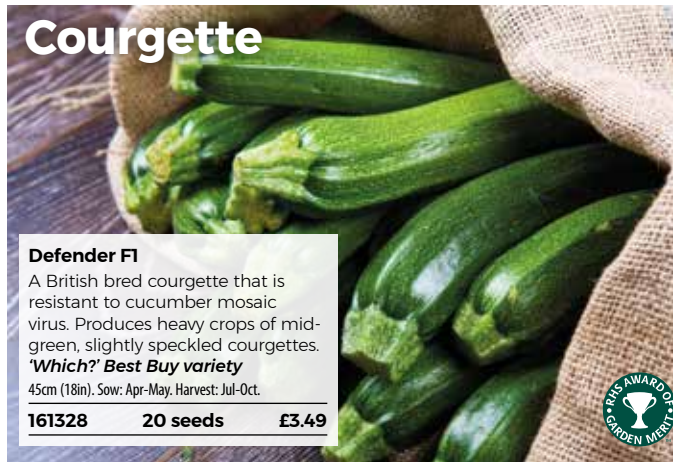

Defender F1

A British bred courgette that is resistant to cucumber mosaic virus. Produces heavy crops of mid-green, slightly speckled courgettes.

'Which?' Best Buy variety
45cm (18in). Sow: Apr-May. Harvest: Jul-Oct.

161328 20 seeds £3.49

Bella F1

A superb 'all-female' cucumber, producing vigorous plants bearing heavy crops of long, slightly ribbed, high quality, bitter-free fruits. Resistant to powdery mildew.

3m (10ft). Sow: Mar-May. Harvest: Jul-Oct.

162218 4 seeds £4.99