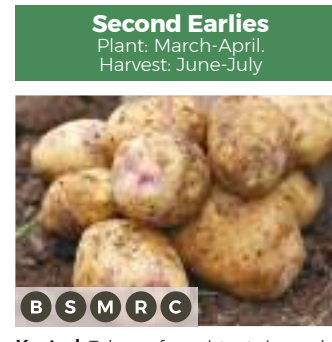

- **B**
- **S**
- **M**
- **R**
- **C**

Kestrel Tubers of consistent size and shape, with attractive, smooth skins and violet eyes. *'Which?' Best Buy variety* TT. 60cm (24in). Harvest: Jul-Aug. Sun. Kitchen Garden, Pots.

72320	1kg	£8.99
KB6912	2kg	£12.99
KC2192	4kg SAVE £12.97	£22.99