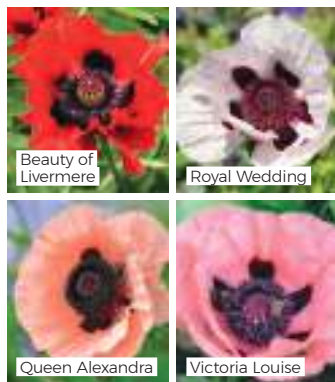

Beauty of Livermere

Royal Wedding

Queen Alexandra

Victoria Louise

Poppy Oriental Collection

Thriving in full sun and in poor, dry soil these clump forming perennials bring fabulous texture to borders and create a stunning display of large satiny flowers.

HP. 90cm (36in). Flowers: May-Aug. Sun. Borders, Cutting.

KA8201	4 bare roots	£14.99
KC2088	8 bare roots	£19.99

Everlasting Perennial Collection

This collection includes a bumper selection of ten fantastic varieties of perennials perfect for a long lasting colourful garden with a selection of popular hardy perennials which deserve a prime spot in the garden.

HP. Up to 1.5m (5ft). Flowers: May-Sept. Sun/Part Shade. Beds, Borders.

Echinacea purpurea		
KB3513	3 bare roots	£8.99
KC2056	6 bare roots	£11.99
Crocosmia 'Lucifer'		
KB3506	3 corms	£8.99
KF5876	6 corms	£9.99
Hollyhock 'Chaters Doubles'		
KB3505	3 bare roots	£8.99
KB6608	6 bare roots	£12.99
Lupin 'Russel Hybrids'		
KB3509	3 bare roots	£8.99
KB6607	6 bare roots	£11.99
Eryngium planum		
KB3512	3 bare roots	£8.99
KC2059	6 bare roots	£11.99
Aquilegia 'Mckana Hybrids'		
KB3510	3 bare roots	£8.99
KC2055	6 bare roots	£11.99
Echinops ritro		
KB3514	3 bare roots	£8.99
KC2057	6 bare roots	£11.99
Physalis 'Chinese Lantern'		
KB3507	3 bare roots	£7.99
KC2083	6 bare roots	£11.99
Cypsophila 'Rosea'		
KB3508	3 bare roots	£8.99
KC2079	6 bare roots	£12.99
Lily of the Valley		
KB3511	3 pips	£7.99
KC1774	21 pips	£19.99

**BUY 30
SAVE
£67.91**