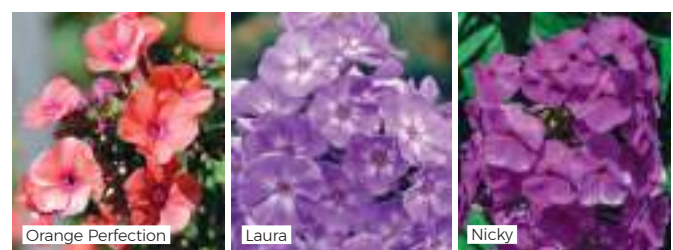

**BUY 20
SAVE
£20.97**

Long-lasting Fragrant Flowers

Phlox 'Fragrant' Collection

Richly fragrant blooms persist for weeks, attracting pollinating insects to the garden and make fantastic cut flowers.

HP. 90cm (36in). Flowers: Jul-Sept. Sun/Part Shade. Borders, Cutting, Del: Dec.

'White Admiral'		
T1934	5 bare roots	£9.99
'Orange Perfection'		
T1933	5 bare roots	£9.99
'Laura'		
T1932	5 bare roots	£9.99
'Nicky'		
T1931	5 bare roots	£10.99

Phlox 'Fragrant' Collection

Contains 5 of each variety

KB6205	20 bare roots	£19.99

White Admiral

**BUY 12
SAVE
£12.98**