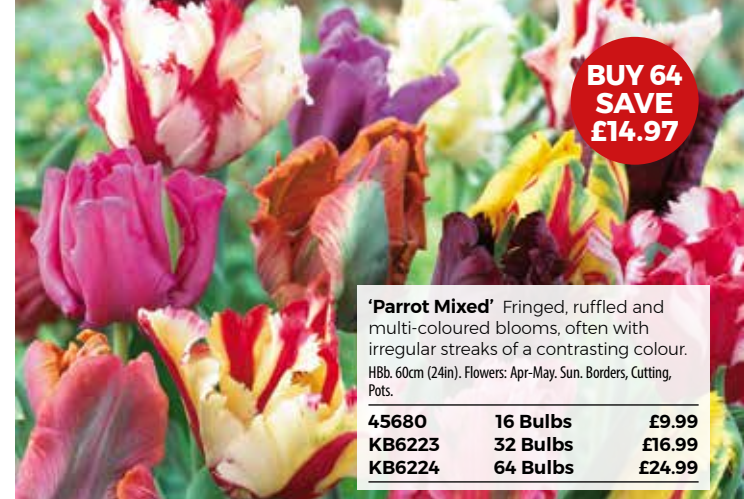

**BUY 64
SAVE
£14.97**

'Parrot Mixed' Fringed, ruffled and multi-coloured blooms, often with irregular streaks of a contrasting colour.
HBb. 60cm (24in). Flowers: Apr-May. Sun. Borders, Cutting, Pots.

45680	16 Bulbs	£9.99
KB6223	32 Bulbs	£16.99
KB6224	64 Bulbs	£24.99