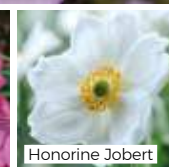

HP. 40cm (16in). Flowers: Dec-Mar. Dappled Shade. Borders, Pots.

10530	5 bare roots	£14.99
KC1807	10 bare roots	£24.99

September Charm

Prinz Heinrich

Honore Jobert

Japanese Anemone

Attracting pollinators and adding late summer interest with a splash of colour to your garden this superb collection comprises three fantastic varieties.