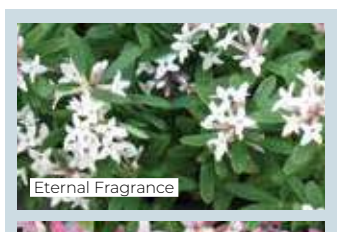

Clematis x aromatica
Admire the unusual deep violet blooms with prominent pale yellow stamens as the plant trails prettily through borders.
HS. 2m (6.5ft). Flowers: Jul-Sept. Sun/Part Shade. Fences, Pots, Trellis. Del: Sept-Nov.