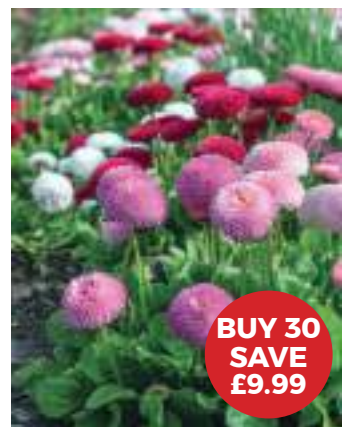

**BUY 30
SAVE
£10.99**

Stocks 'Most Scented Mix'

With their spicy, clove-like scent, and tall sturdy stems, these stocks make fantastic cut flowers. A clove scented mix of at least 6 lovely pastel shades. HA. 60cm (24in). Flowers: Jun-Aug. Sun. Beds, Borders, Cutting, Pots.

KB1697	15 garden ready	£16.99
KC9263	30 garden ready	£22.99

Fantastic as cut flowers indoors in a vase

Wallflower 'Sugar Rush Mixed'

Dense, fragrant flower spikes in shades of cream, yellow, red and purple appear not only in the spring, but throughout the autumn too, blooming in just 6 weeks from an August planting! HP. 30cm (12in). Flowers: Mar-May, Oct-Nov. Sun/Part Shade. Beds, Borders, Pots, Window Boxes.

KB1687	15 garden ready	£16.99
KC9268	30 garden ready	£26.99

A delightful sweet fragrance

**BUY 30
SAVE
£6.99**

**BUY 30
SAVE
£9.99**

Bellis 'Pomponette' Bicolour

Why not brighten up your spring garden when its most needed. A hardy perennial with double blooms in lovely shades of pink and white. HP. 20cm (8in). Flowers: Feb-May. Sun/Part Shade. Beds, Borders, Pots, Rockeries, Window Boxes.

KB7844	24 plugs	£9.99
KB7845	48 plugs	£16.99
KF9406	15 garden ready	£14.99
KF9416	30 garden ready	£19.99